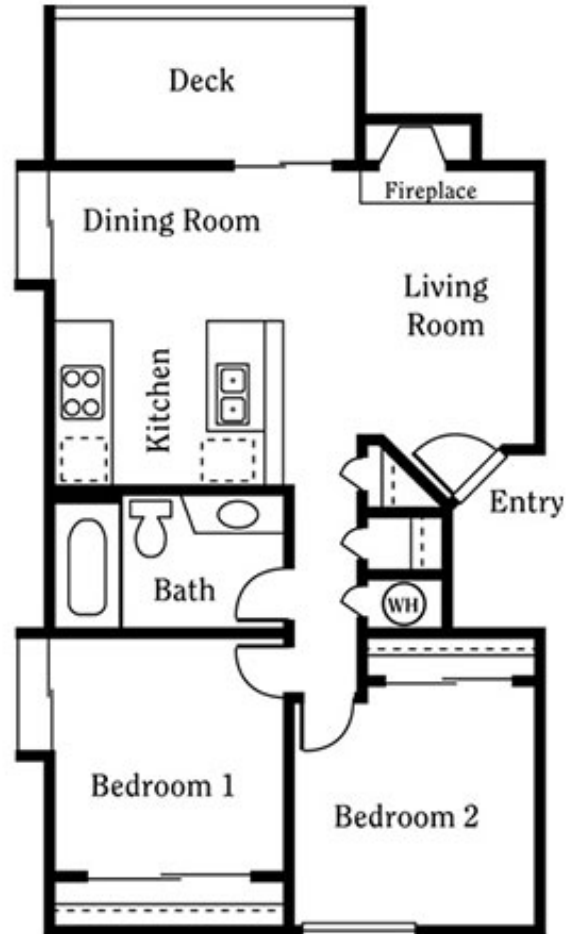

Sierra

2 bed 1 bath
779 sq ft \$1975 – \$2075*

Features

- Fireplace*
- Stackable Washer/Dryer*
- Vertical Blinds
- Microwave Oven
- Washer/Dryer Hookups
- Gas Stove
- Central Air Conditioning
- Ceiling Fan
- Walk-In Closet
- Single Story Villas

The Sierra floorplan is equipped with central A/C, washer/dryer hookups for your convenience, and large walk-in closets for your entire wardrobe. This spacious two-bedroom, one-bath features a scenic deck to enjoy the beautiful San Bernardino surroundings. Schedule a tour and explore more!