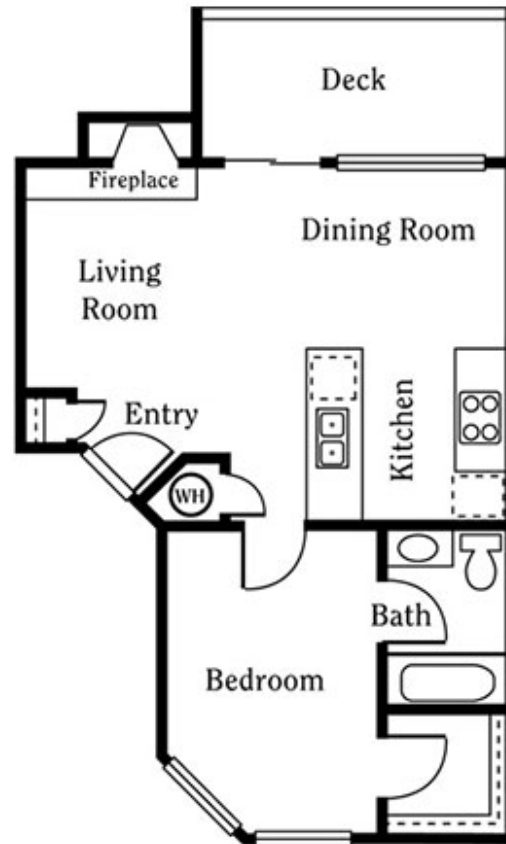

## Features

Fireplace\*

Stackable Washer/Dryer\*

Vertical Blinds

Microwave Oven

Washer/Dryer Hookups

Gas Stove

Central Air Conditioning

Ceiling Fan

Walk-In Closet

Single Story Villas

The spacious Tahoe floorplan is a single-story villa, a large one-bedroom, one-bath with immaculate features. Explore stackable washers and dryers, ample walk-in closets, and more when you schedule a tour today!